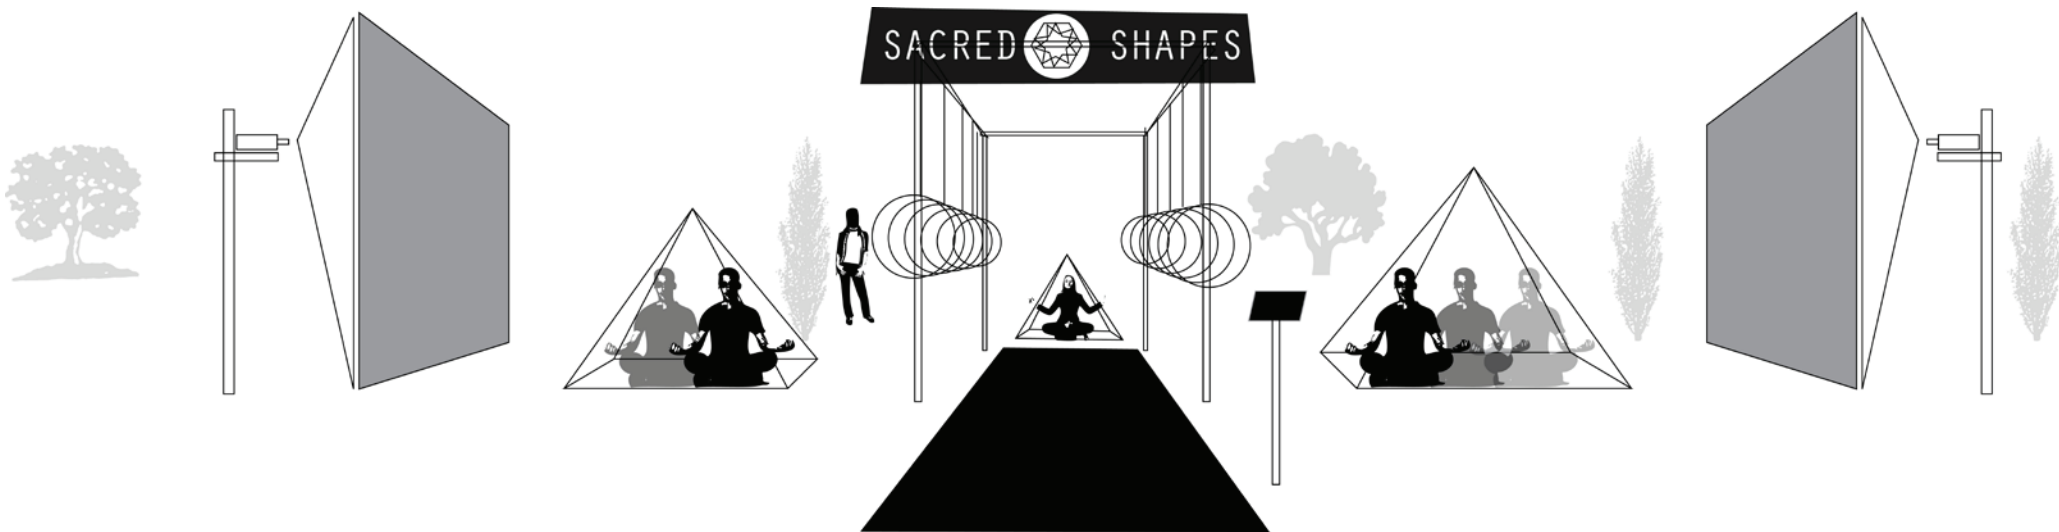

All sacred art used in this piece is for sale and can be retrieved at the end of the festival.

GIZA PYRAMIDS HERE.

Pyramids are very mysterious structures, of which there is still much to be discovered about how they actually work, and of all of the wondrous things that they are capable of doing...like the Great Pyramid, the greatest concentration of energy is located at what is called the King's Chamber. This is also the geometric center of the pyramid, located at one-third up its height from its base. Pyramids act as an amplifier of one's thought energy, thus if you are focusing on a thought or an idea that you want to manifest into your life, it will amplify that thought accordingly. Also, if one is trying to clear one's thoughts, as is done in many forms of meditation, the intent of that thought is amplified, and one can go into a deeper state of focus and peace much more quickly and easily.