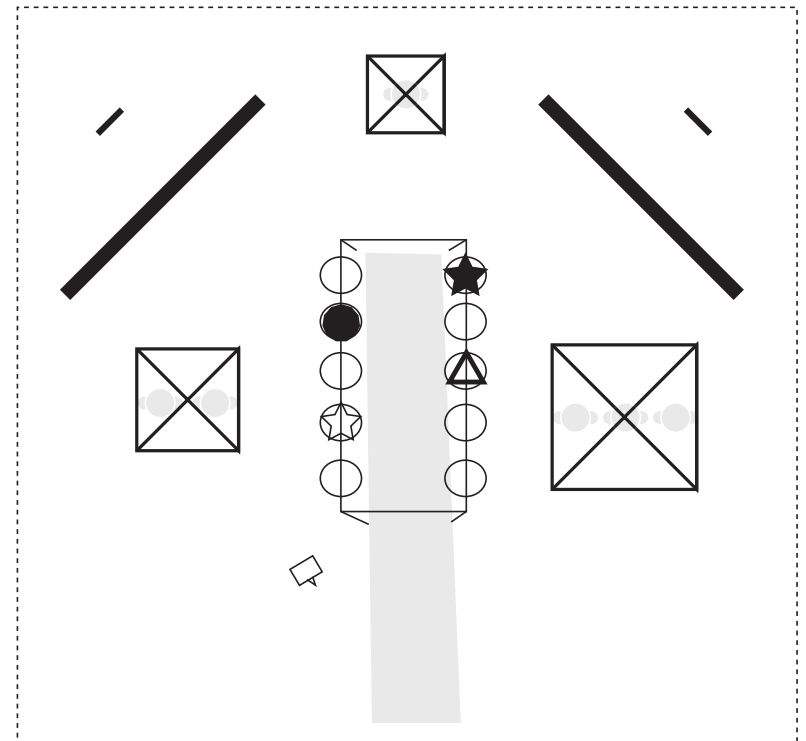

INSTALLATION IDEA

Our Sacred Shapes are extraordinary tools which enhance health and inner awareness by working with subtle energies.

This is an interactive idea.

As you approach the entrance to the Sacred Shapes Installation you will notice (3) giza pyramids surrounding a 12ftx6ftx8ft frame containing 12 hanging sacred shapes for one to interact with. This installation welcomes the idea of people holding the shapes, playing and spinning the shapes as well as sitting within the giza pyramids. The idea of 2 Projection screens will frame in the area showcasing projected sacred shapes and icons overlaid organic imagery during the evening hours. We want to incorporate a small sound system featuring different types of music and handmade lanterns with flickering flameless tea light candles scattered through-out.

SKETCH

IN HAND 15IN

GIZA MEDITATION PYRAMIDS

3 Giza Pyramids:

9ft base - 5ft 9in high: 3 people

6ft base - 3ft 9in high: 2 people

4ft base - 2ft 9in high: 1 person

PROJECTION SCREENS

2 projection screens 8x10ft

WALK THROUGH SACRED HALL

12x6ftx8ft frame

SACRED SHAPES

2 rows of 6 shapes - total 12 sacred shapes will be available

OVERHEAD

SACRED SHAPES
700 MISTLETOE ROAD SUITE 202
ASHLAND, OREGON 97520