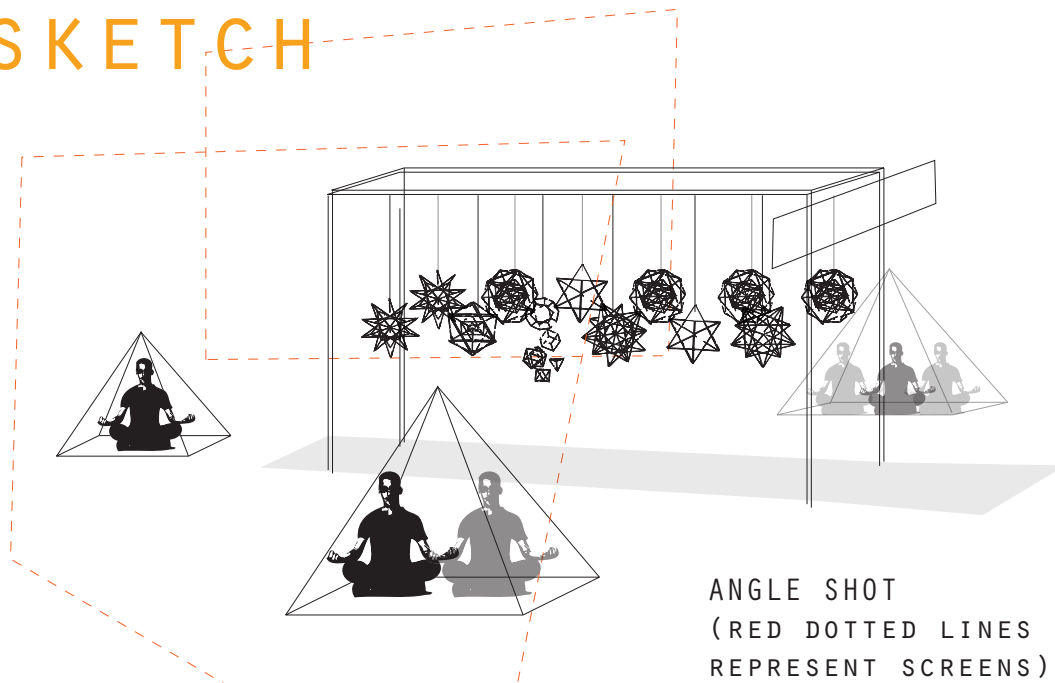

SKETCH

IN HAND 15IN

GIZA MEDITATION PYRAMIDS

3 Giza Pyramids:

9ft base - 5ft 9in high: 3 people

6ft base - 3ft 9in high: 2 people

4ft base - 2ft 9in high: 1 person